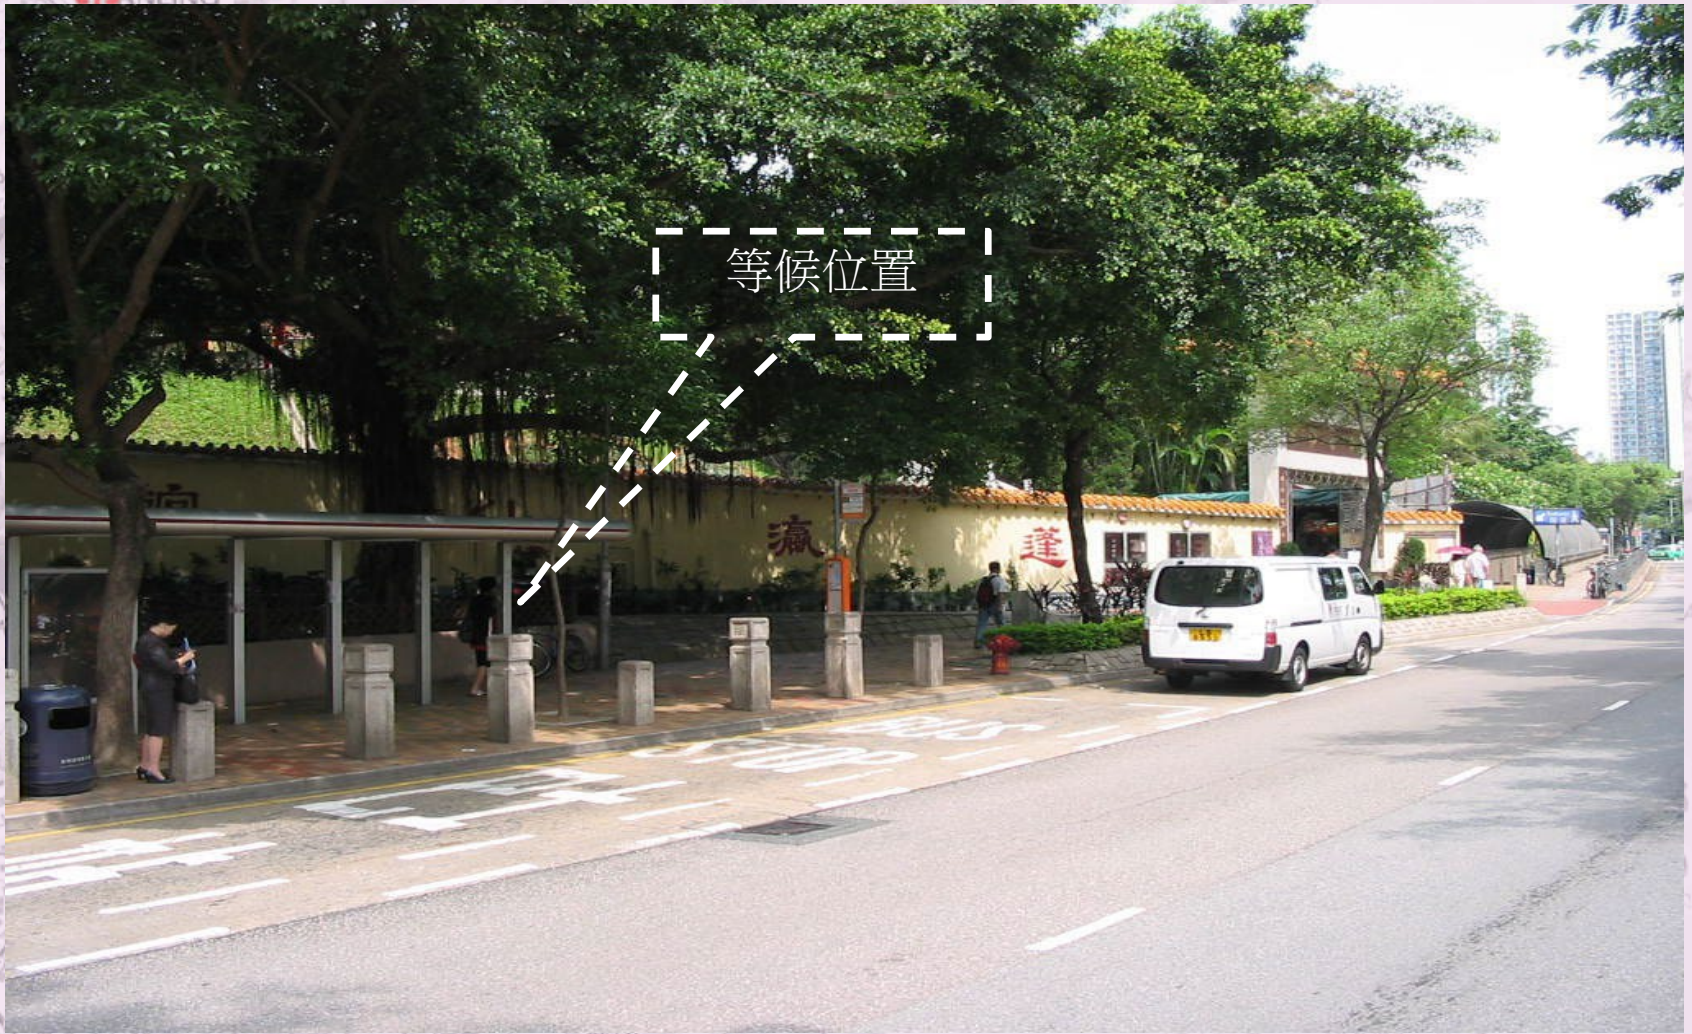

蓬瀛仙館巴士站(百和路)

Fung Ying Seen Koon Bus Stop (Pak Wo Road)