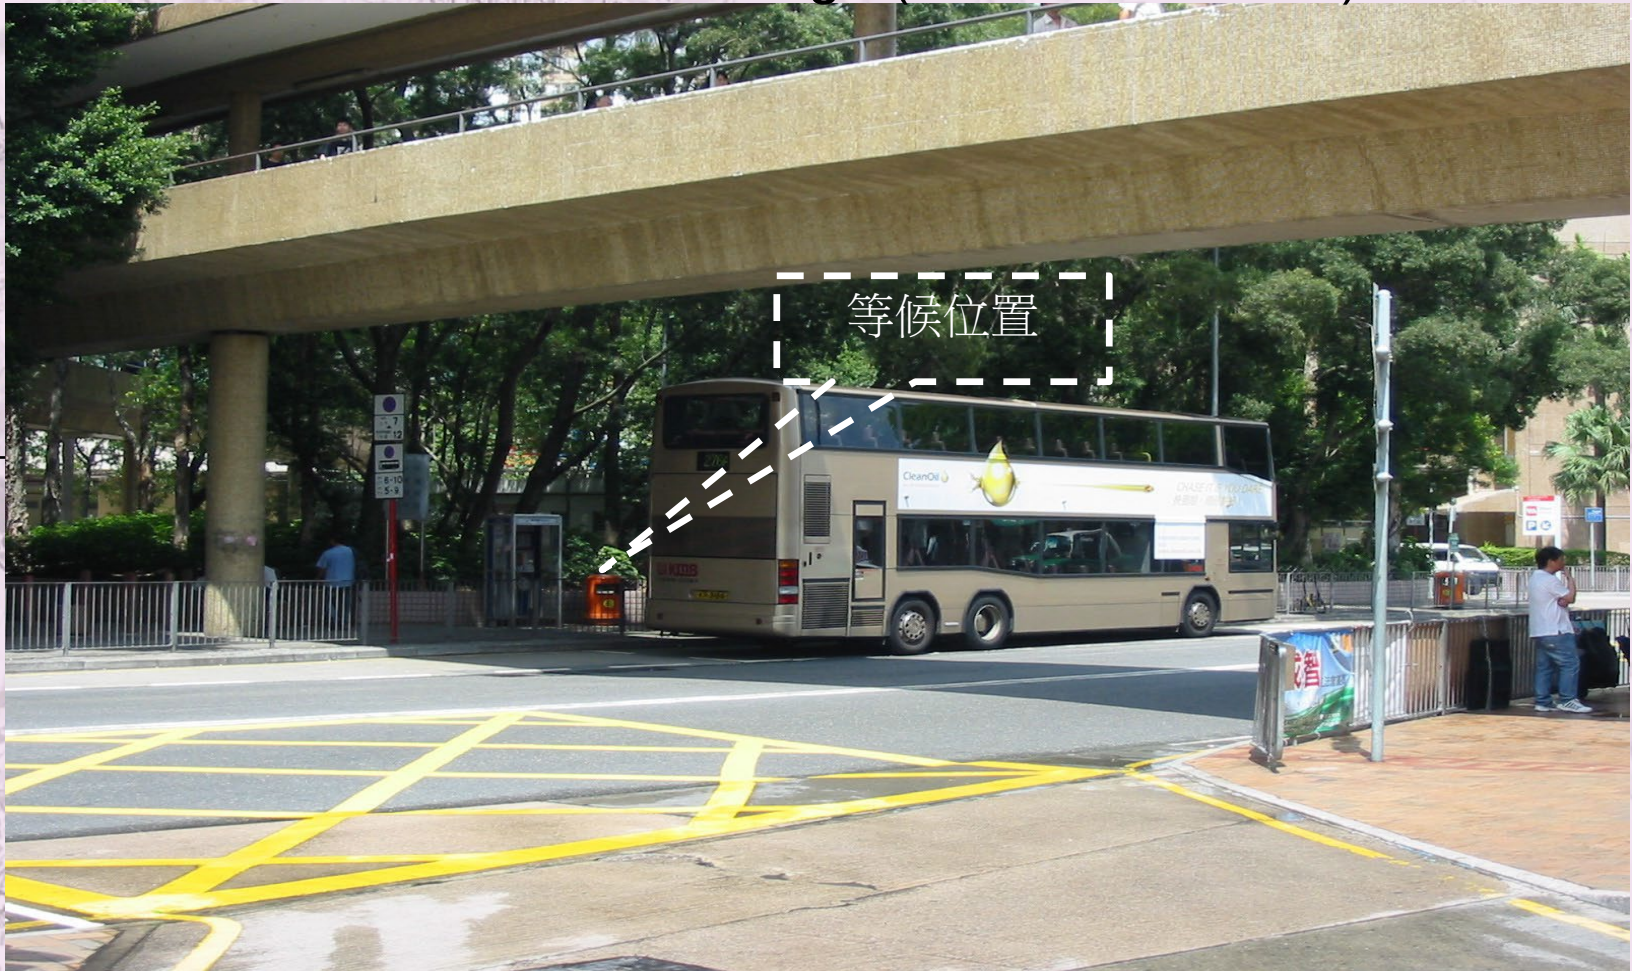

# 港鐵上水站－旭埔苑天橋底(彩園路)

MTR Sheung Shui Station – under  
Yuk Po Court footbridge (Choi Yuen Road)

Hospital Authority  
New Territories East Cluster

Quality Effective Health Care